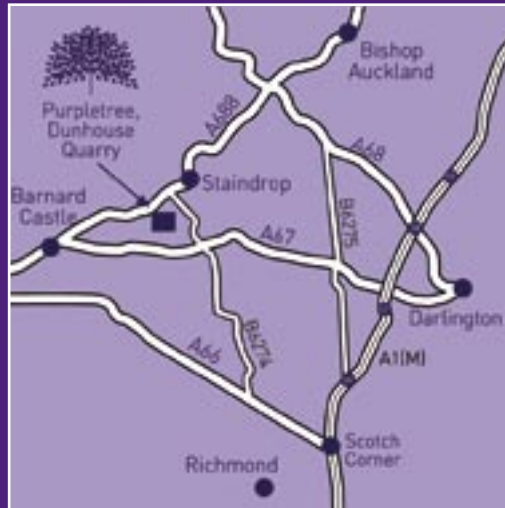

www.purpletree.co.uk

Photo's above show some of our internal products.
For more information or a brochure, please call.

Opening times: Monday to Thursday 9am-5pm,
Friday 9am-4pm.

For evening and weekend opening times,
please check our website