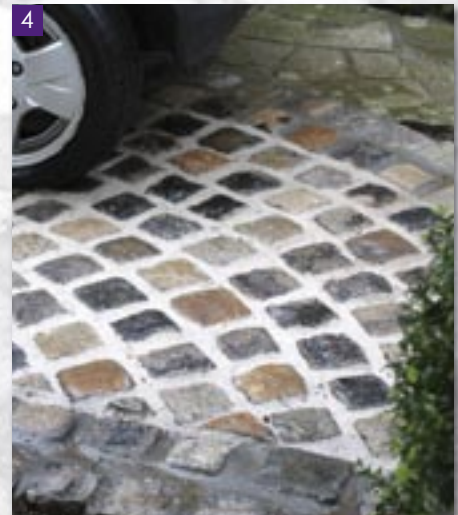

Buff Grey Blend, usually
approx 10% grey.

Thicknesses available 50mm,
63mm, 73mm and other
bespoke sizes available.

Suitable for Driveways, Edging,
Pathways.

Please ask about our Range
of Romex Water Permeable
Grouting products

reclaimed setts & paving

1 Reclaimed Paving

Available with sand blasted or riven/worn surface.

2 Reclaimed Gritstone Setts

Random sizes: 5"-9" width x 5"-12" length x 5"-6" depth.

Please ring to check sizes and availability.

4 Reclaimed Granite Cubes

Also available in random sizes. Please ring to check sizes and availability.

1 Raj Sandstone Setts

Available in 100x100x35-55mm. Suitable for edging or garden features. Also available in 200x100x35-55mm or 40-75mm depth which is suitable for driveways/vehicular traffic or edging.