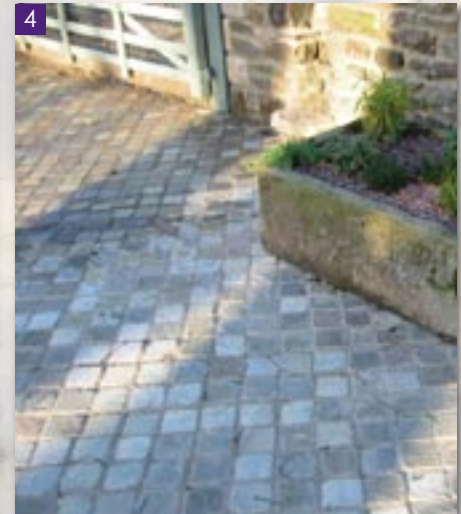

external paving & setts

1 Irish Quartzite Sawn Edged Paving*

Suitable for external and internal use.

Sawn Sizes: widths of 250, 350, 400, 450mm x random lengths of up to 800mm x 20/30mm depth, 10/20mm depth.

Also available as crazy paving.

3 Sawn Paving

Available in a range of colours and textures. Shown here, Catcastle Buff Paving used with Catcastle Grey Splitface Walling and reclaimed Granite Setts.

4 Sandstone Setts

In a mix of Ash Grey and Raj. 100x100x35-55mm

Other colours/sizes available, please call for details.