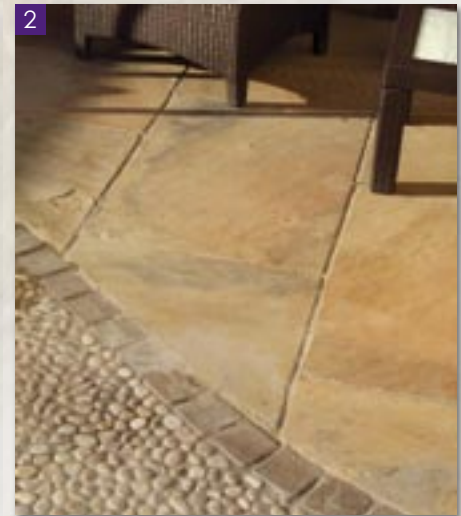

external paving & setts

1 Indian Fossil Riven Sandstone Paving & Internal Flooring*

- 2 Mixed patio packs of 900x600, 600x600, 600x290 and 290x290 x 25-55mm. Also available in some single sizes as above.
- 3 Please ring to check sizes and availability for both internal and external products.
- 4