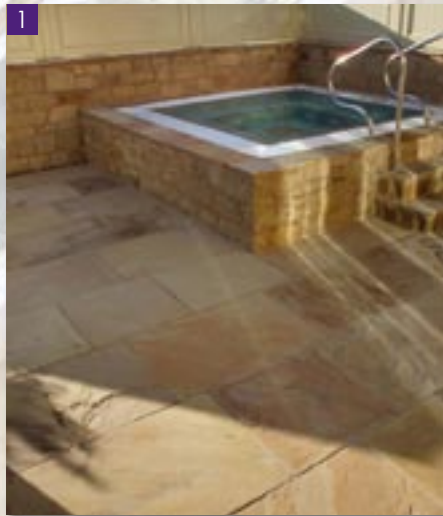

external paving & setts

1 Indian Fossil Riven Sandstone Paving & Internal Flooring*

- 2 Mixed patio packs of 900x600, 600x600, 600x290 and 290x290 x 25-55mm. Also available in some single sizes as above.
- 3 Please ring to check sizes and availability for both internal and external products.
- 4