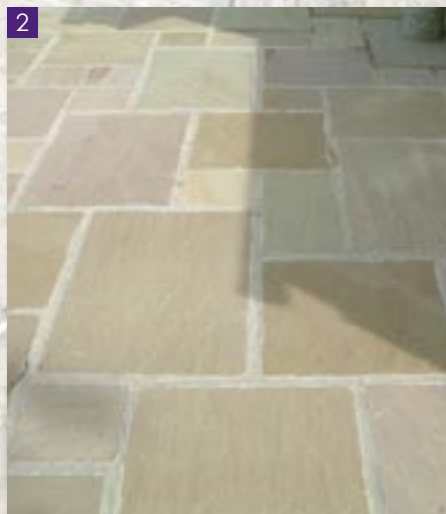

external paving & setts

1 Raj Green Riven Sandstone Paving*

2 Sizes: Mixed packs available in two thicknesses, 900x600, 600x290 and 290x290x18-22mm or 25-55mm

4 Raj Green Rumbled Setts* (wet)

Sizes: Mixed packs available containing 240x160mm, 160x160mm & 160x120mm. Also available in Ash Grey and Autumn Brown.